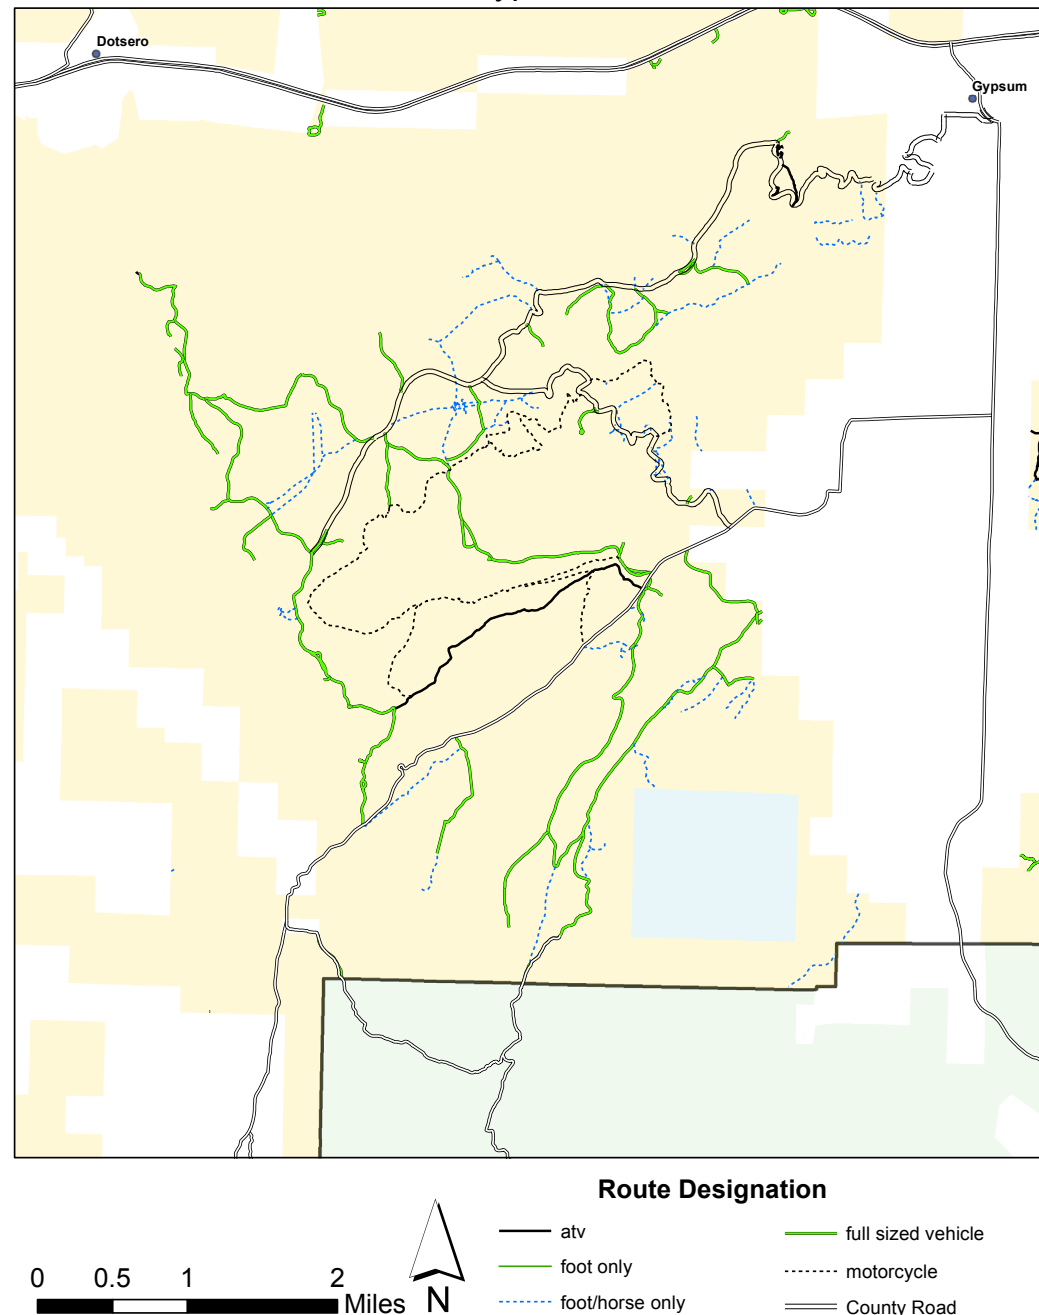

Red Hill Gypsum area

OHV Access Initiative

CBTRA
(Colorado Backcountry Trailriders Association)
look us up at CBTRA.org
or
RMSR
(Rocky Mountain Sport Riders)
at www.RMSRCO.com

Basalt Mountain Trails

Contact BLM for legal and open trails for the Hard Scrabble, Crown Mountain & McCoy Area (in TM Process).

Forest Service is still in the EA (Environmental Analysis) for the Green Gate/Middle Fork Trail.

Triangle Peak Kobey and Red Rim Trails