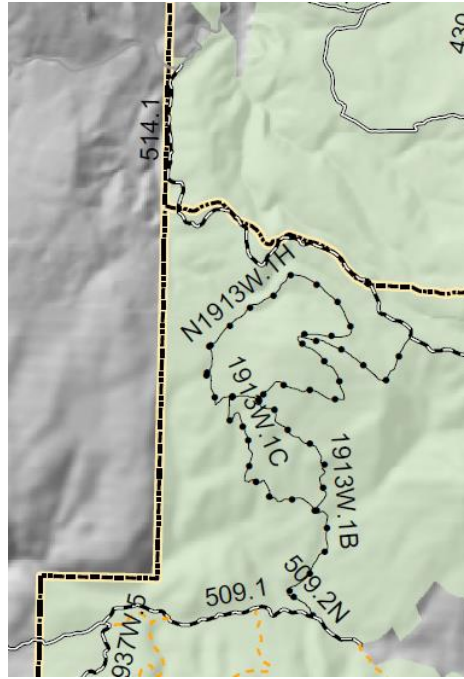

Red Hill Gypsum area

OHV Access Initiative

CBTRA
(Colorado Backcountry Trailriders Association)
look us up at CBTRA.org
or
RMSR
(Rocky Mountain Sport Riders)
at www.RMSRCO.com

Basalt Mountain Trails

Contact BLM for legal and open trails for the Hard Scrabble, Crown Mountain & McCoy Area (in TM Process).

Forest Service is still in the EA (Environmental Analysis) for the Green Gate/Middle Fork Trail.

Triangle Peak Kobey and Red Rim Trails