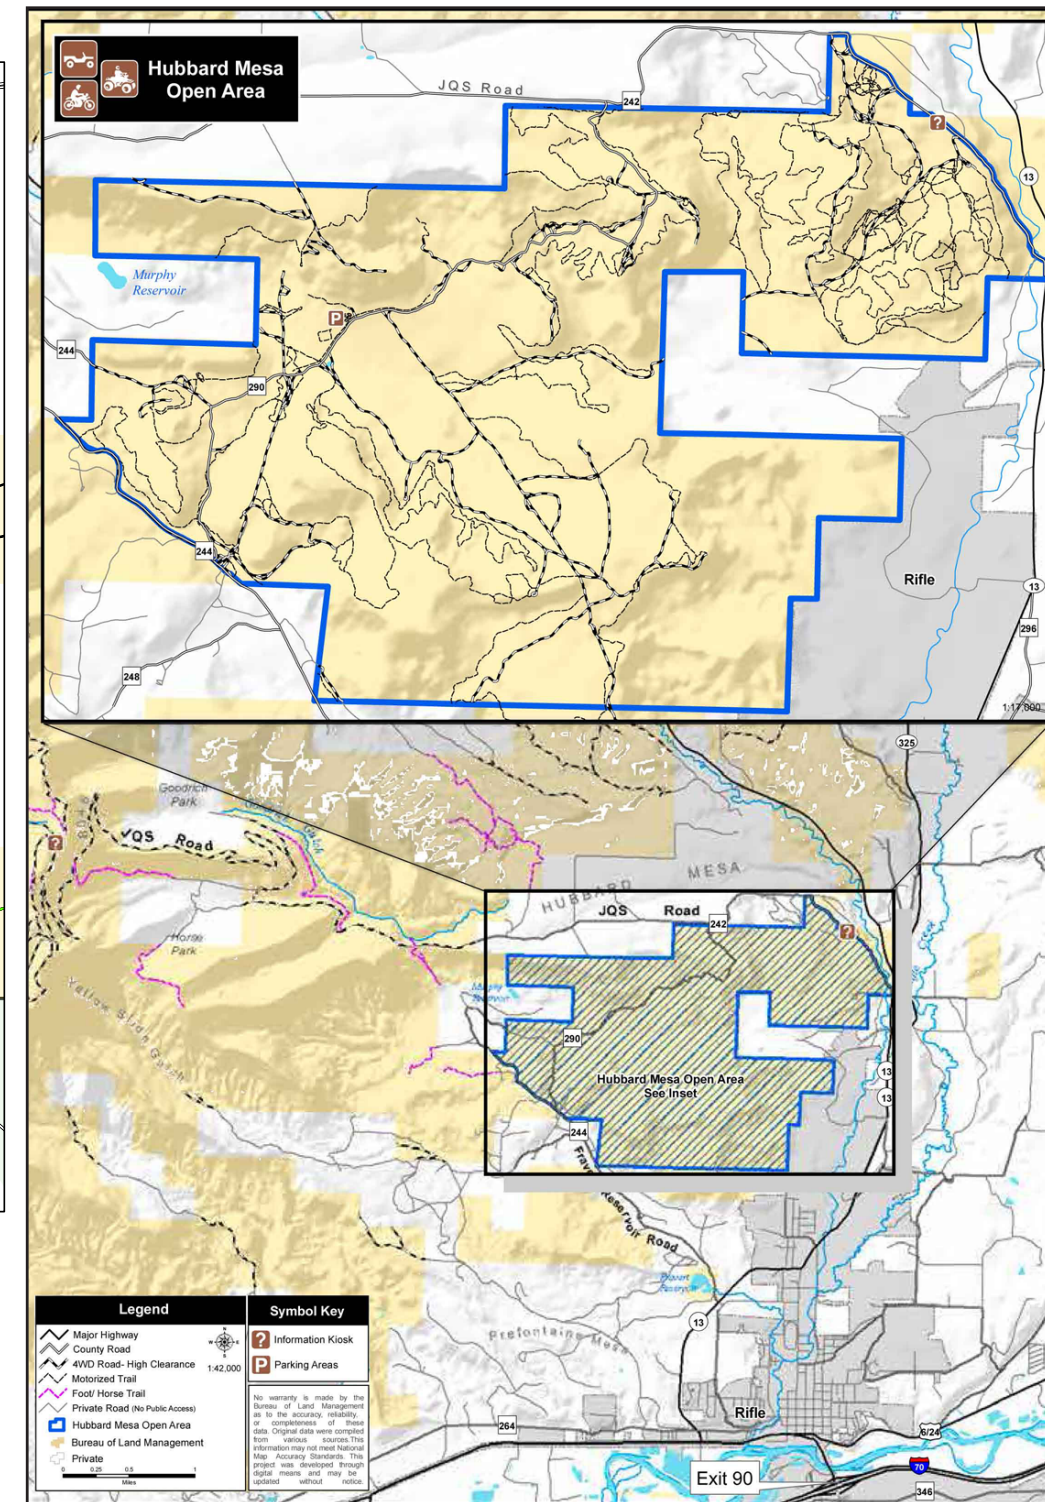

Red Hill Gypsum area

OHV Access Initiative

CBTRA
(Colorado Backcountry Trailriders Association)
look us up at CBTRA.org
or
RMSR
(Rocky Mountain Sport Riders)
at www.RMSRCO.com

Basalt Mountain Trails

Contact BLM for legal and open trails for the Hard Scrabble, Crown Mountain & McCoy Area (in TM Process).

Forest Service is still in the EA (Environmental Analysis) for the Green Gate/Middle Fork Trail.

Triangle Peak Kobey and Red Rim Trails